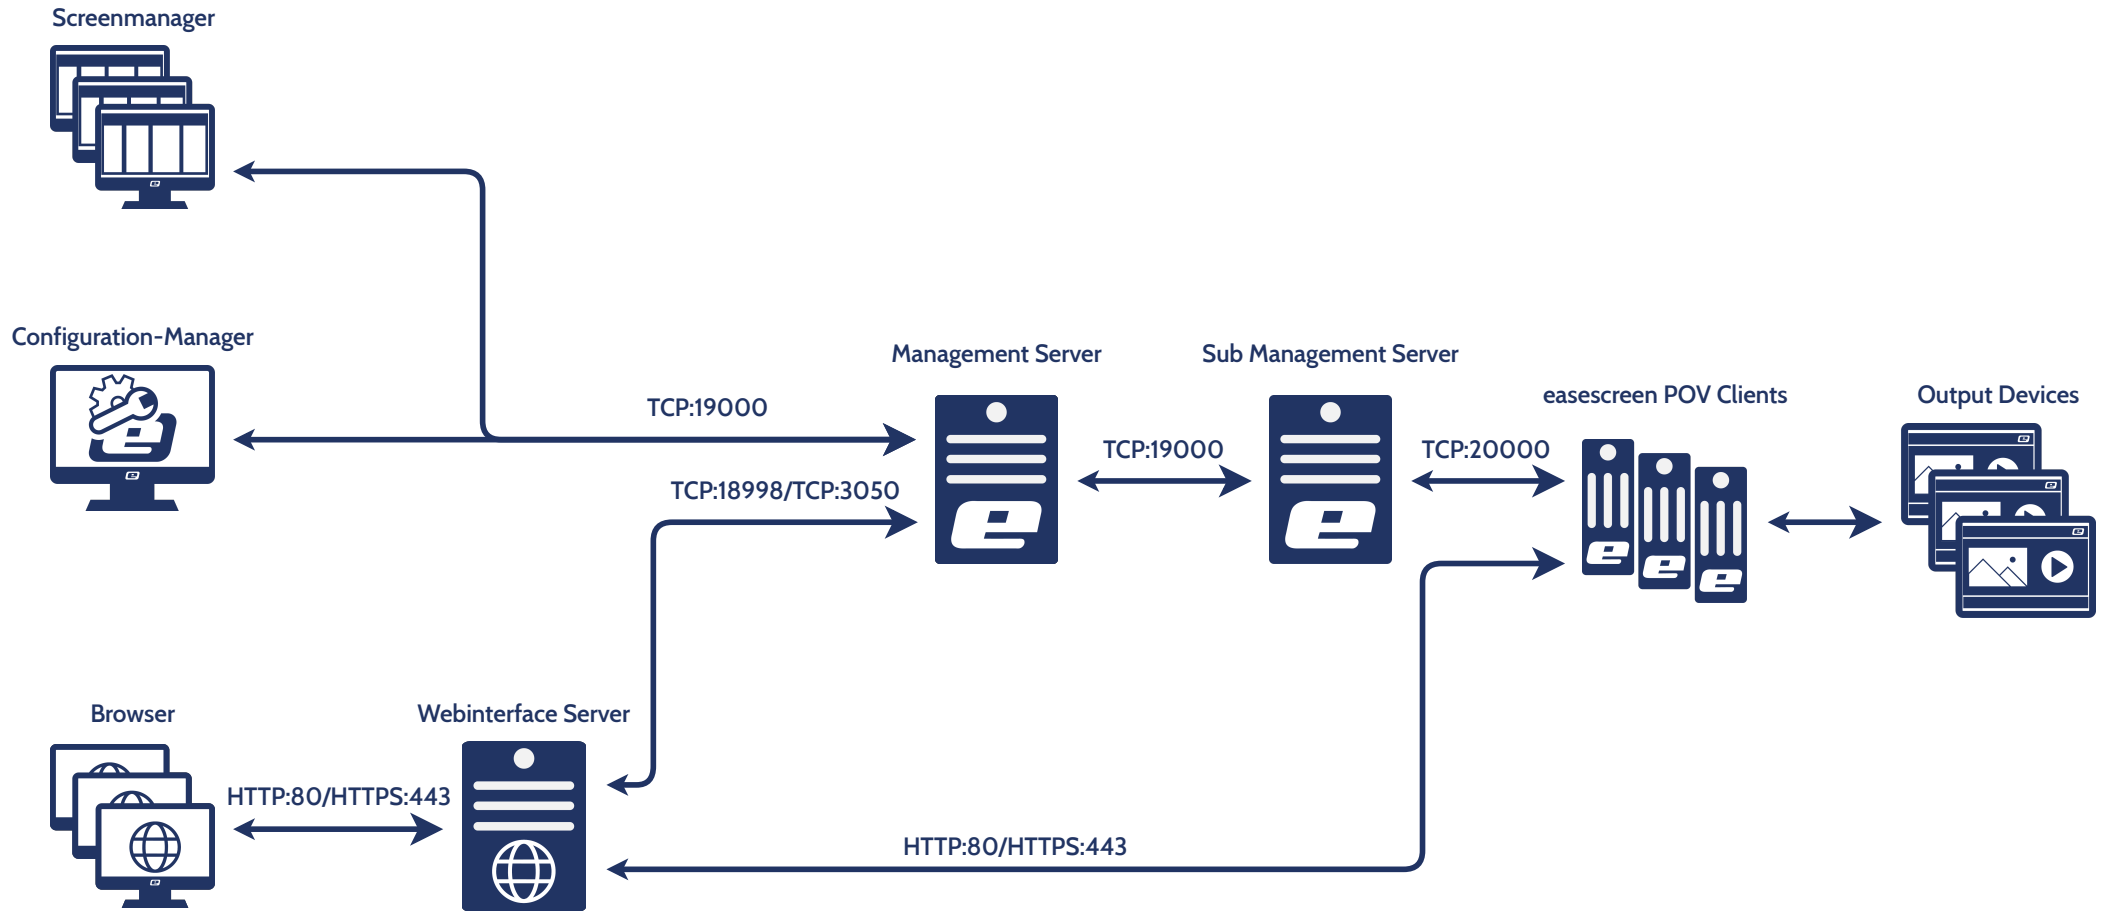

Webinterface on premises-Management Server-POV Clients

Webinterface hosted-Management Server-POV Clients

Webinterface on premises-Management Server-Scaled Sub Management Server-POV Clients

3rd Partysystem

eSign Server

eSign POV Client & Android

HTTP:28888/HTTPS:443

HTTP:28888/HTTPS:443

Browser

eas@screen System Overview

Screenmanager

Interactive Event

State Go: Default

State Stop: Triggered by Person Threshold

easescreen POV Client

eSCC Sensor Integration Library

Query sensor(s), Counting logic, Reset Count Data

Output Device

Shows Go/Stop