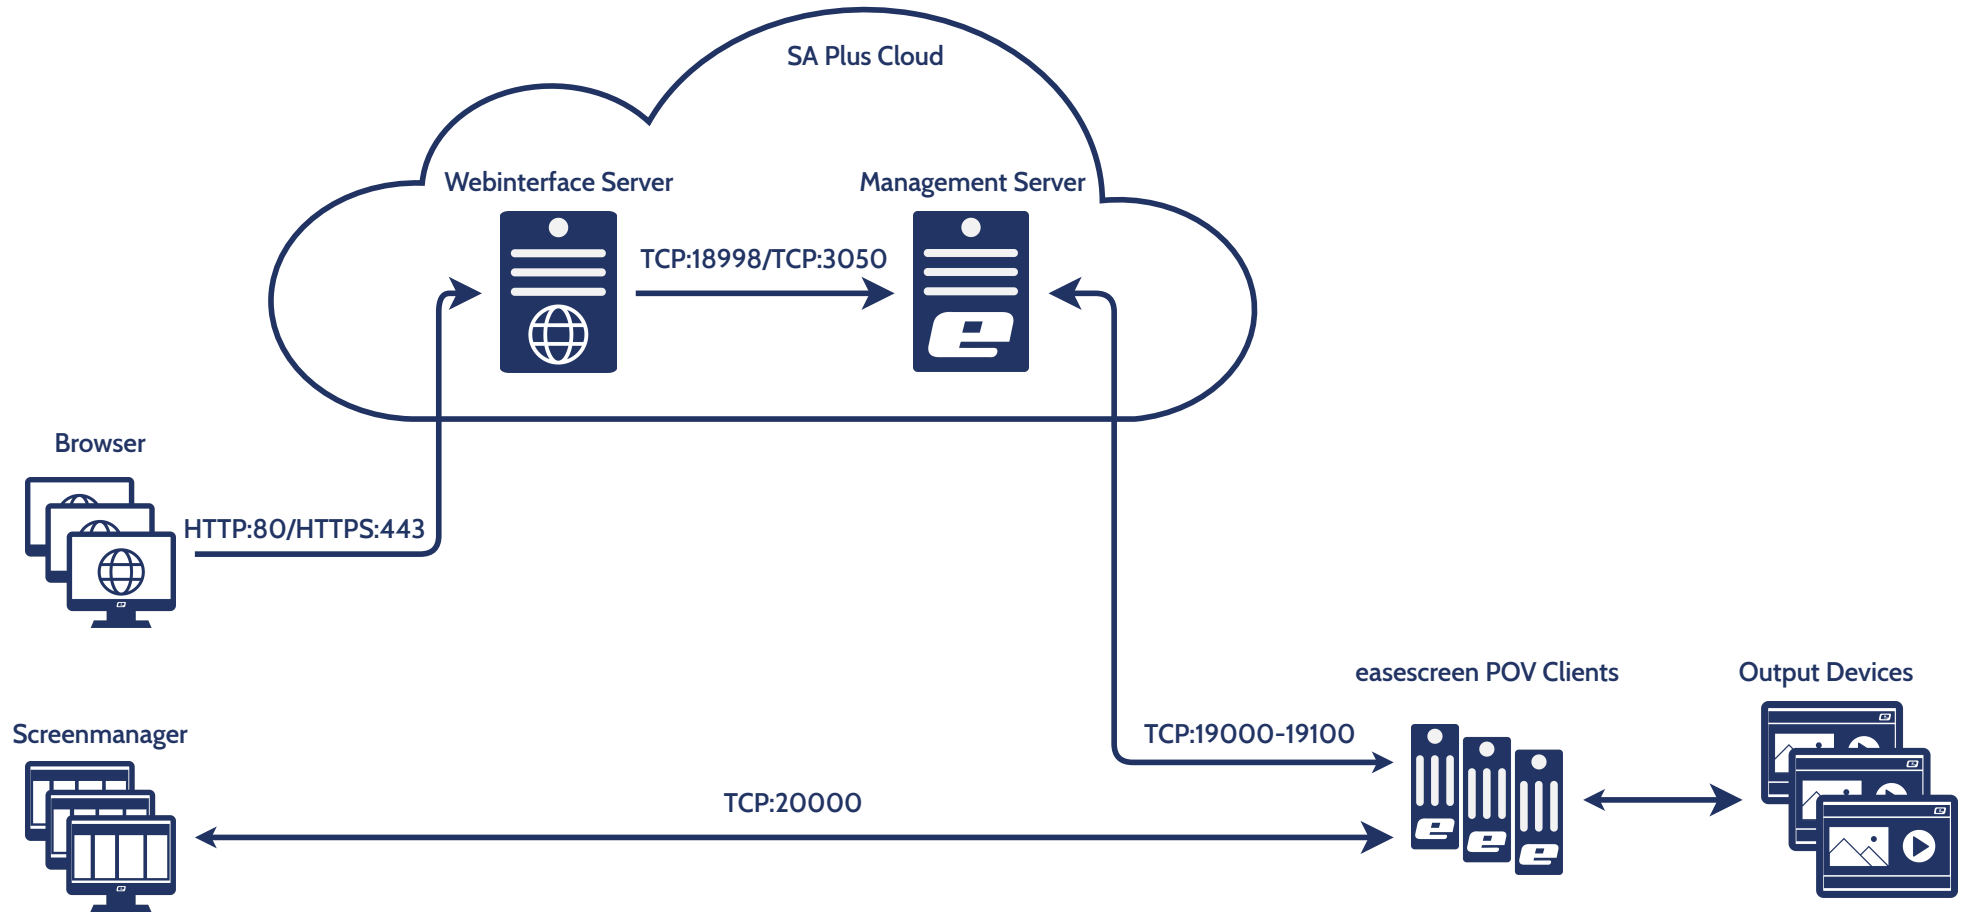

Webinterface on premises-Management Server-POV Clients

Webinterface hosted-Management Server-POV Clients

Webinterface on premises-Management Server-Scaled Sub Management Server-POV Clients

3rd Partysystem

eSign Server

eSign POV Client & Android

HTTP:28888/HTTPS:443

HTTP:28888/HTTPS:443

Browser

eas@screen System Overview

Screenmanager

Interactive Event

State Go: Default

State Stop: Triggered by Person Threshold

easescreen POV Client

eSCC Sensor Integration Library

Query sensor(s), Counting logic, Reset Count Data

Output Device

Shows Go/Stop