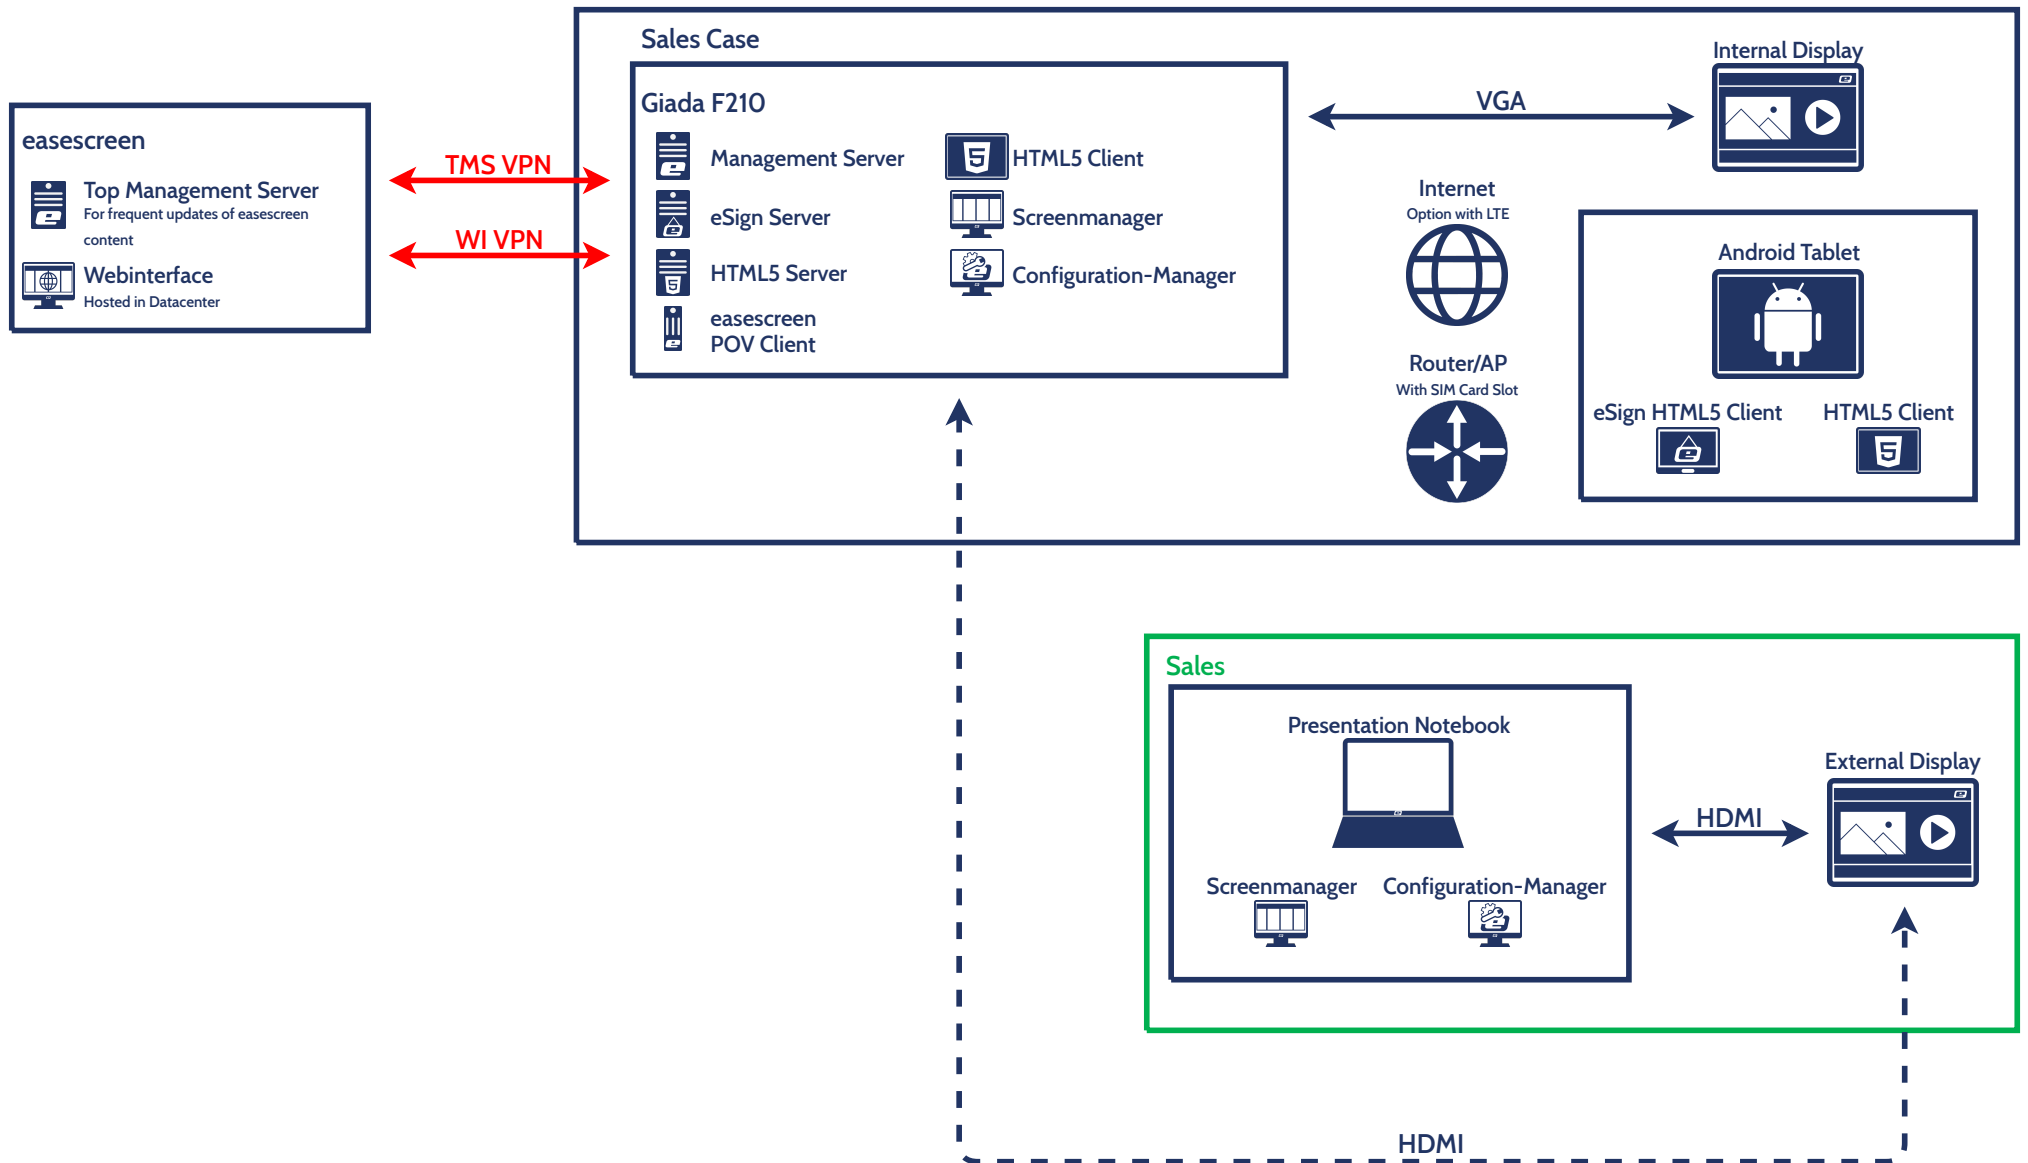

Webinterface on premises-Management Server-POV Clients

Webinterface hosted-Management Server-POV Clients

Webinterface on premises-Management Server-Scaled Sub Management Server-POV Clients

3rd Partysystem

eSign Server

eSign POV Client & Android

HTTP:28888/HTTPS:443

HTTP:28888/HTTPS:443

Browser

eas@screen System Overview

Screenmanager

Interactive Event

State Go: Default

State Stop: Triggered by Person Threshold

easescreen POV Client

eSCC Sensor Integration Library

Query sensor(s), Counting logic, Reset Count Data

Output Device

Shows Go/Stop