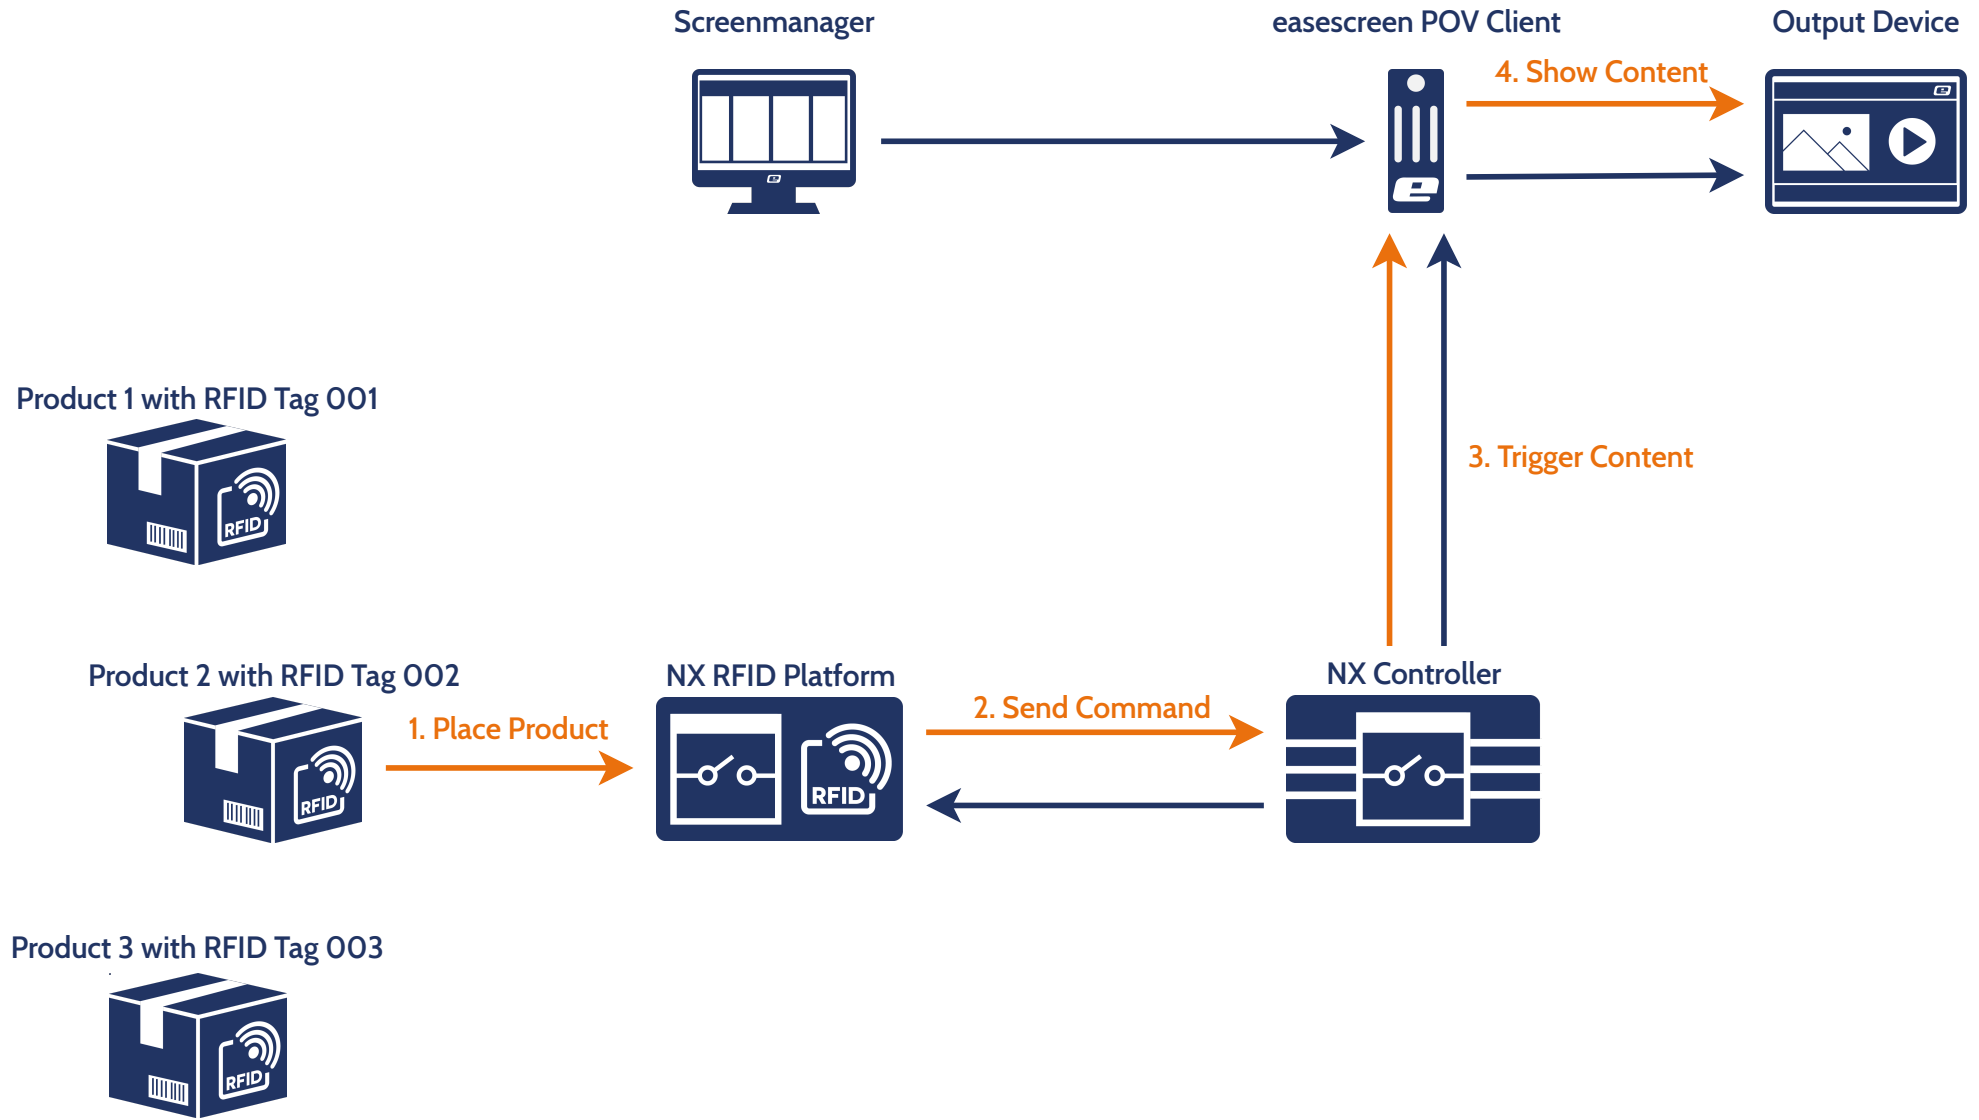

Webinterface on premises-Management Server-POV Clients

Webinterface hosted-Management Server-POV Clients

Webinterface on premises-Management Server-Scaled Sub Management Server-POV Clients

3rd Partysystem

eSign Server

eSign POV Client & Android

HTTP:28888/HTTPS:443

HTTP:28888/HTTPS:443

Browser

eas@screen System Overview

Screenmanager

Interactive Event

State Go: Default

State Stop: Triggered by Person Threshold

easescreen POV Client

eSCC Sensor Integration Library

Query sensor(s), Counting logic, Reset Count Data

Output Device

Shows Go/Stop