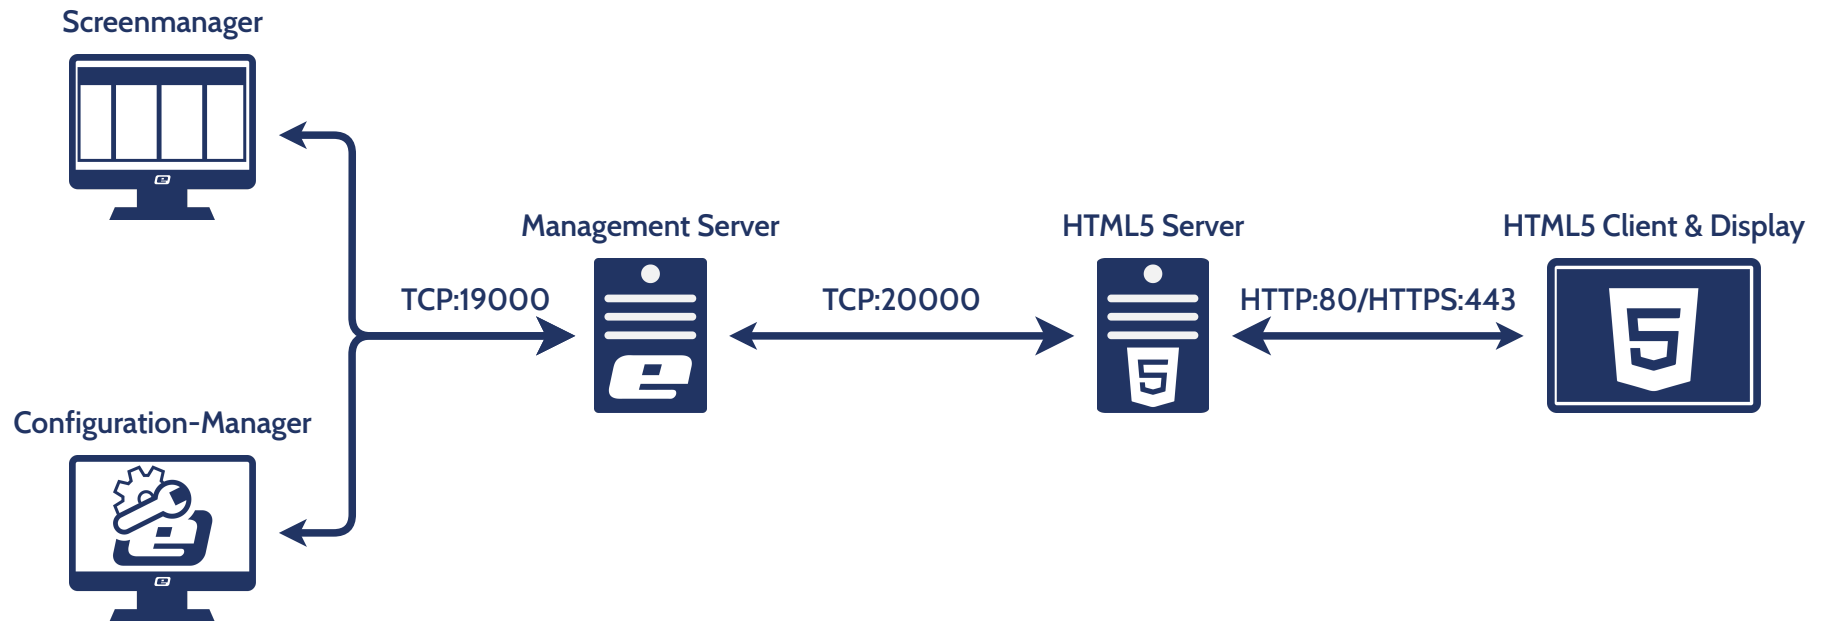

Webinterface on premises-Management Server-POV Clients

Webinterface hosted-Management Server-POV Clients

Webinterface on premises-Management Server-Scaled Sub Management Server-POV Clients

3rd Partysystem

eSign Server

eSign POV Client & Android

HTTP:28888/HTTPS:443

HTTP:28888/HTTPS:443

Browser

eas@screen System Overview

Screenmanager

Interactive Event

State Go: Default

State Stop: Triggered by Person Threshold

easescreen POV Client

eSCC Sensor Integration Library

Query sensor(s), Counting logic, Reset Count Data

Output Device

Shows Go/Stop