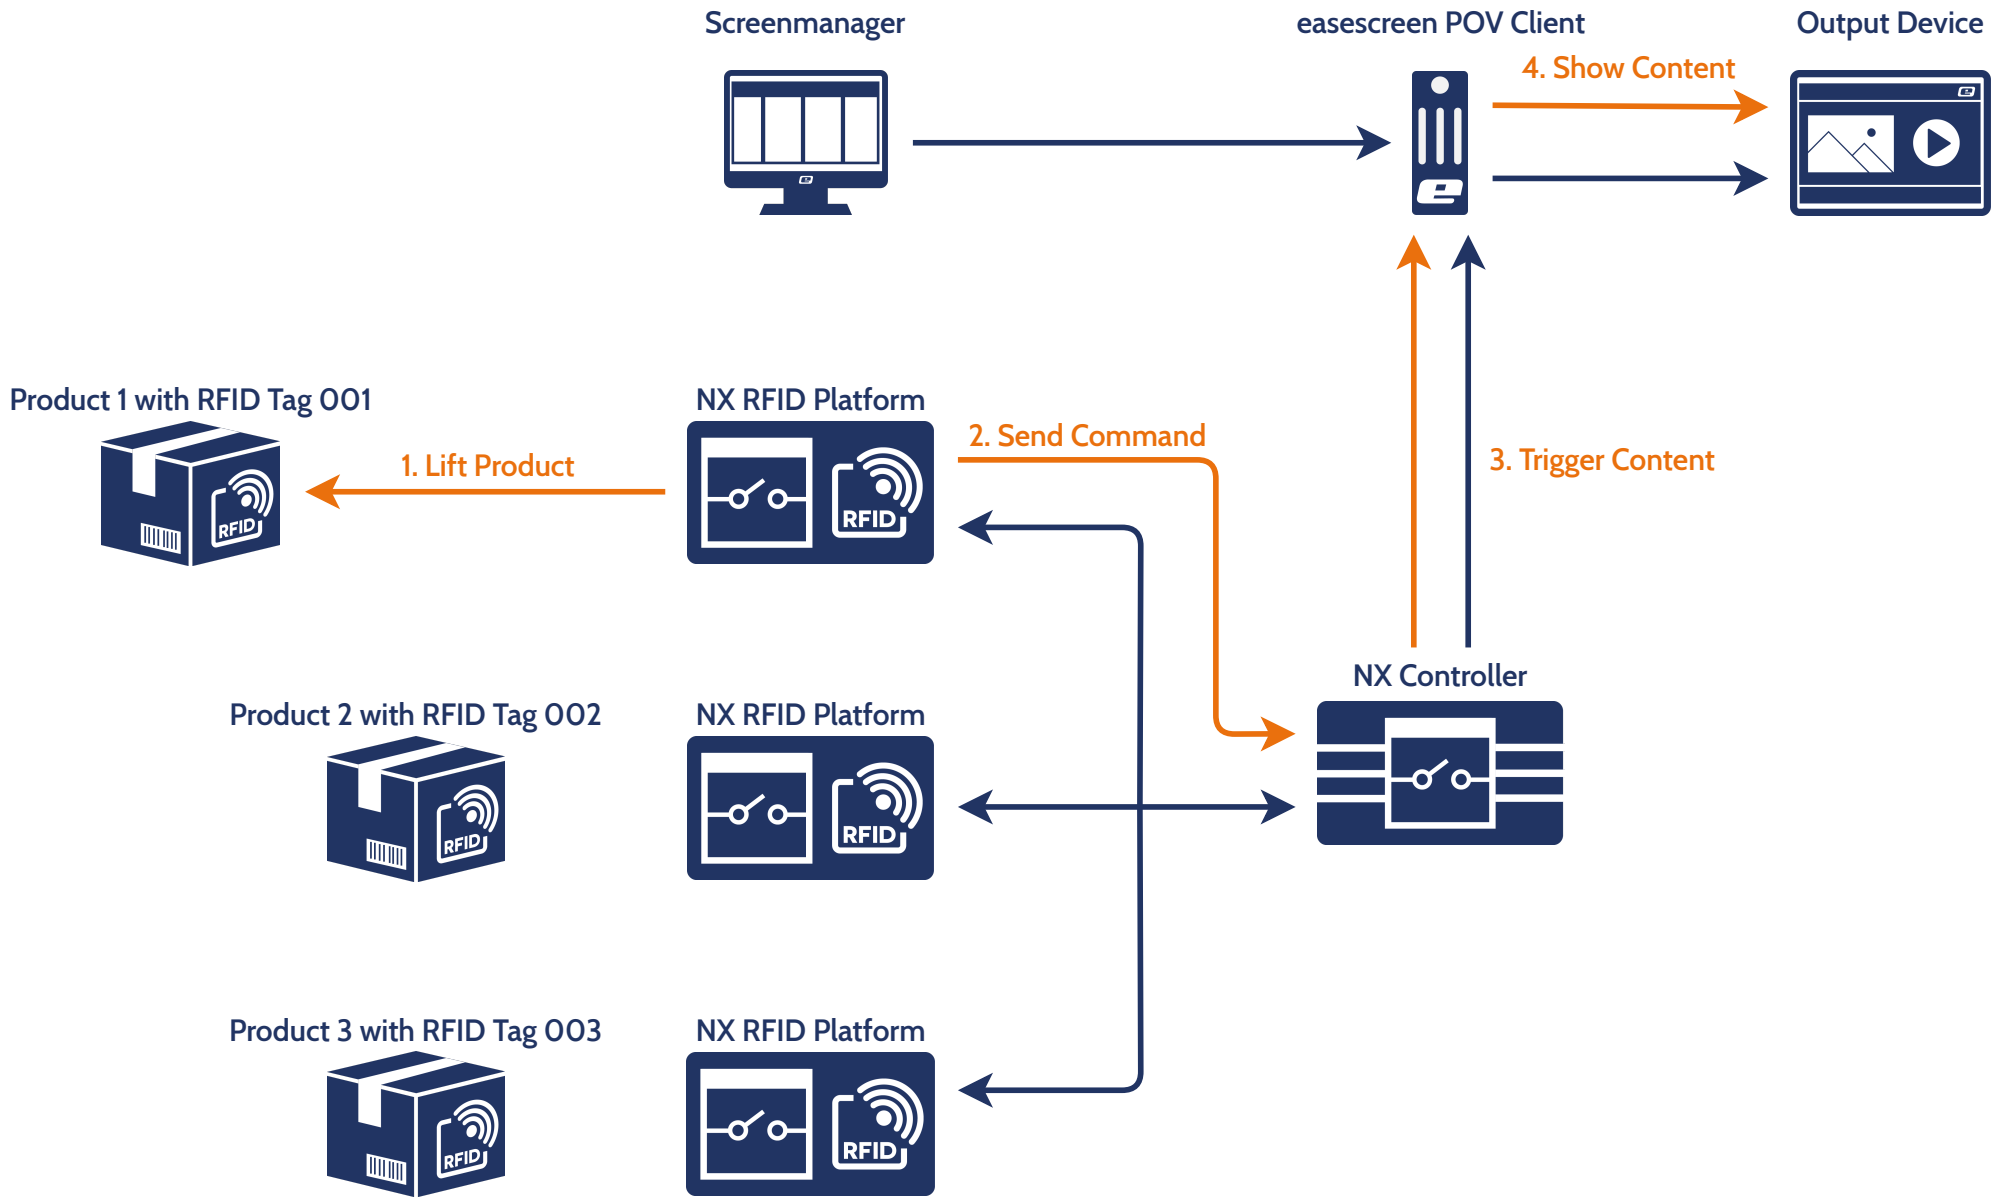

Webinterface on premises-Management Server-POV Clients

Webinterface hosted-Management Server-POV Clients

Webinterface on premises-Management Server-Scaled Sub Management Server-POV Clients

3rd Partysystem

eSign Server

eSign POV Client & Android

HTTP:28888/HTTPS:443

HTTP:28888/HTTPS:443

Browser

eas@screen System Overview

Screenmanager

Interactive Event

State Go: Default

State Stop: Triggered by Person Threshold

easescreen POV Client

eSCC Sensor Integration Library

Query sensor(s), Counting logic, Reset Count Data

Output Device

Shows Go/Stop