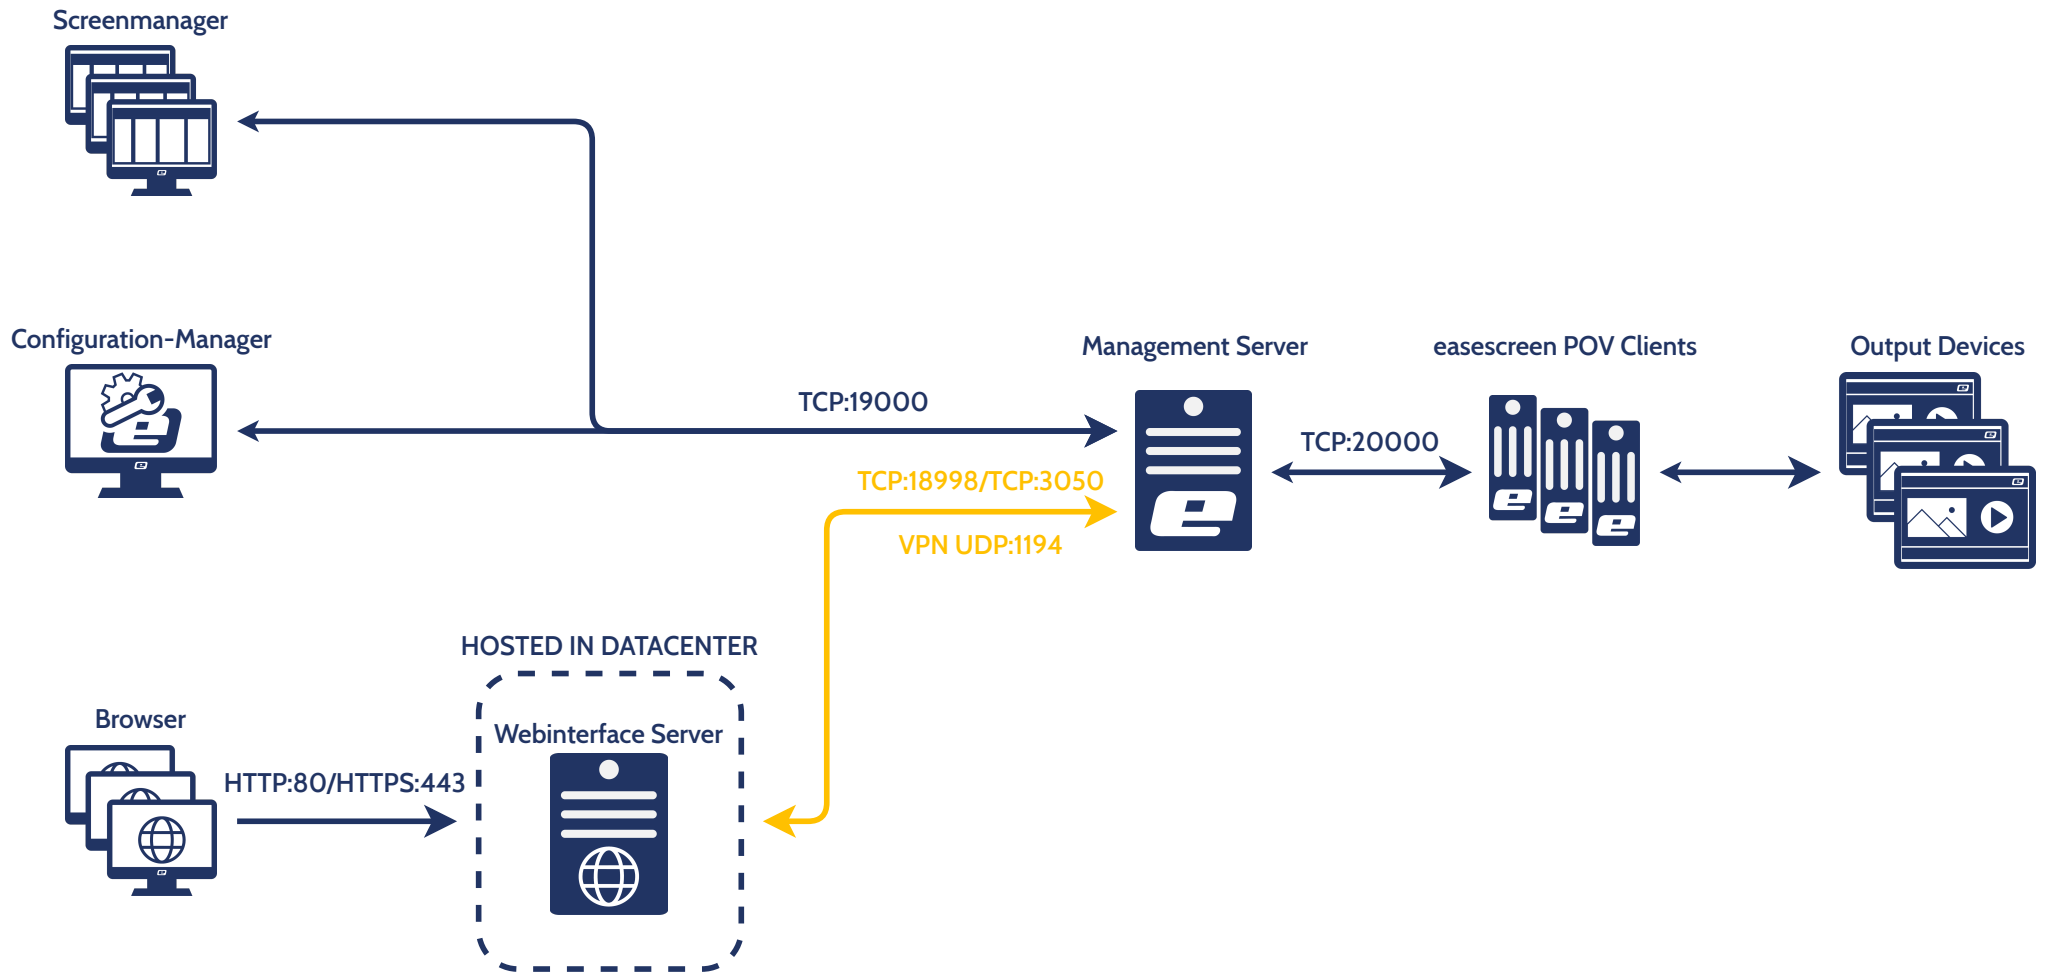

Webinterface on premises-Management Server-POV Clients

Webinterface hosted-Management Server-POV Clients

Webinterface on premises-Management Server-Scaled Sub Management Server-POV Clients

3rd Partysystem

eSign Server

eSign POV Client & Android

HTTP:28888/HTTPS:443

HTTP:28888/HTTPS:443

Browser

eas@screen System Overview

Screenmanager

Interactive Event

State Go: Default

State Stop: Triggered by Person Threshold

easescreen POV Client

eSCC Sensor Integration Library

Query sensor(s), Counting logic, Reset Count Data

Output Device

Shows Go/Stop