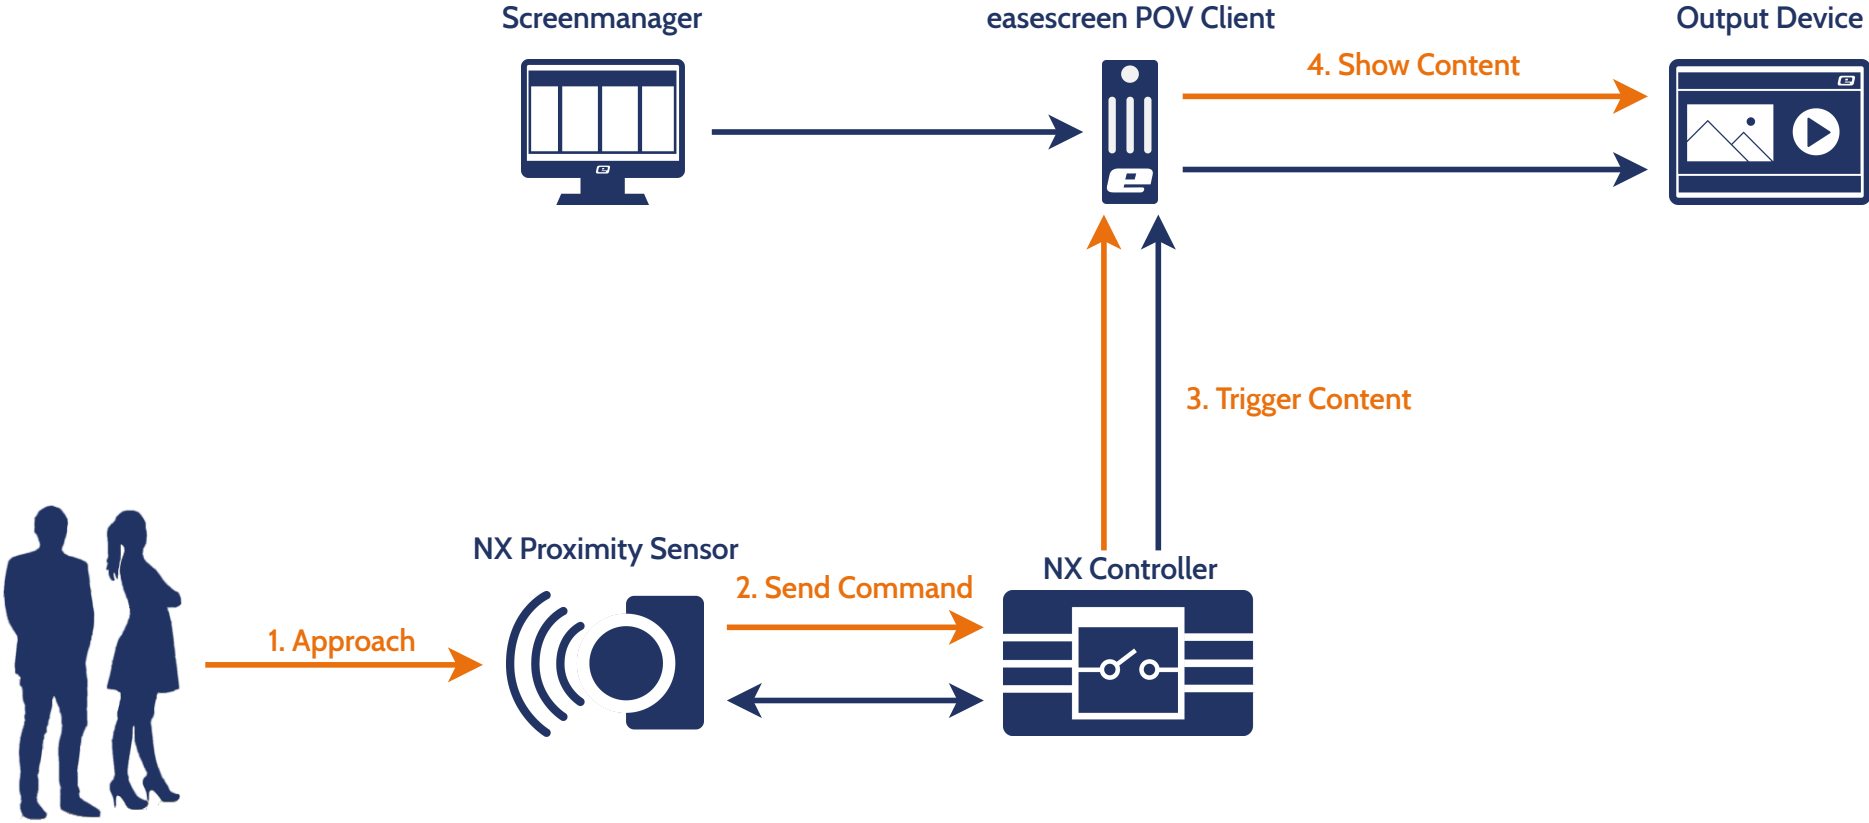

eSign Server

eSign POV Client & Android

HTTP:28888/HTTPS:443

HTTP:28888/HTTPS:443

Browser

eas@screen System Overview

Screenmanager

Interactive Event

State Go: Default

State Stop: Triggered by Person Threshold

easescreen POV Client

eSCC Sensor Integration Library

Query sensor(s), Counting logic, Reset Count Data

Output Device

Shows Go/Stop