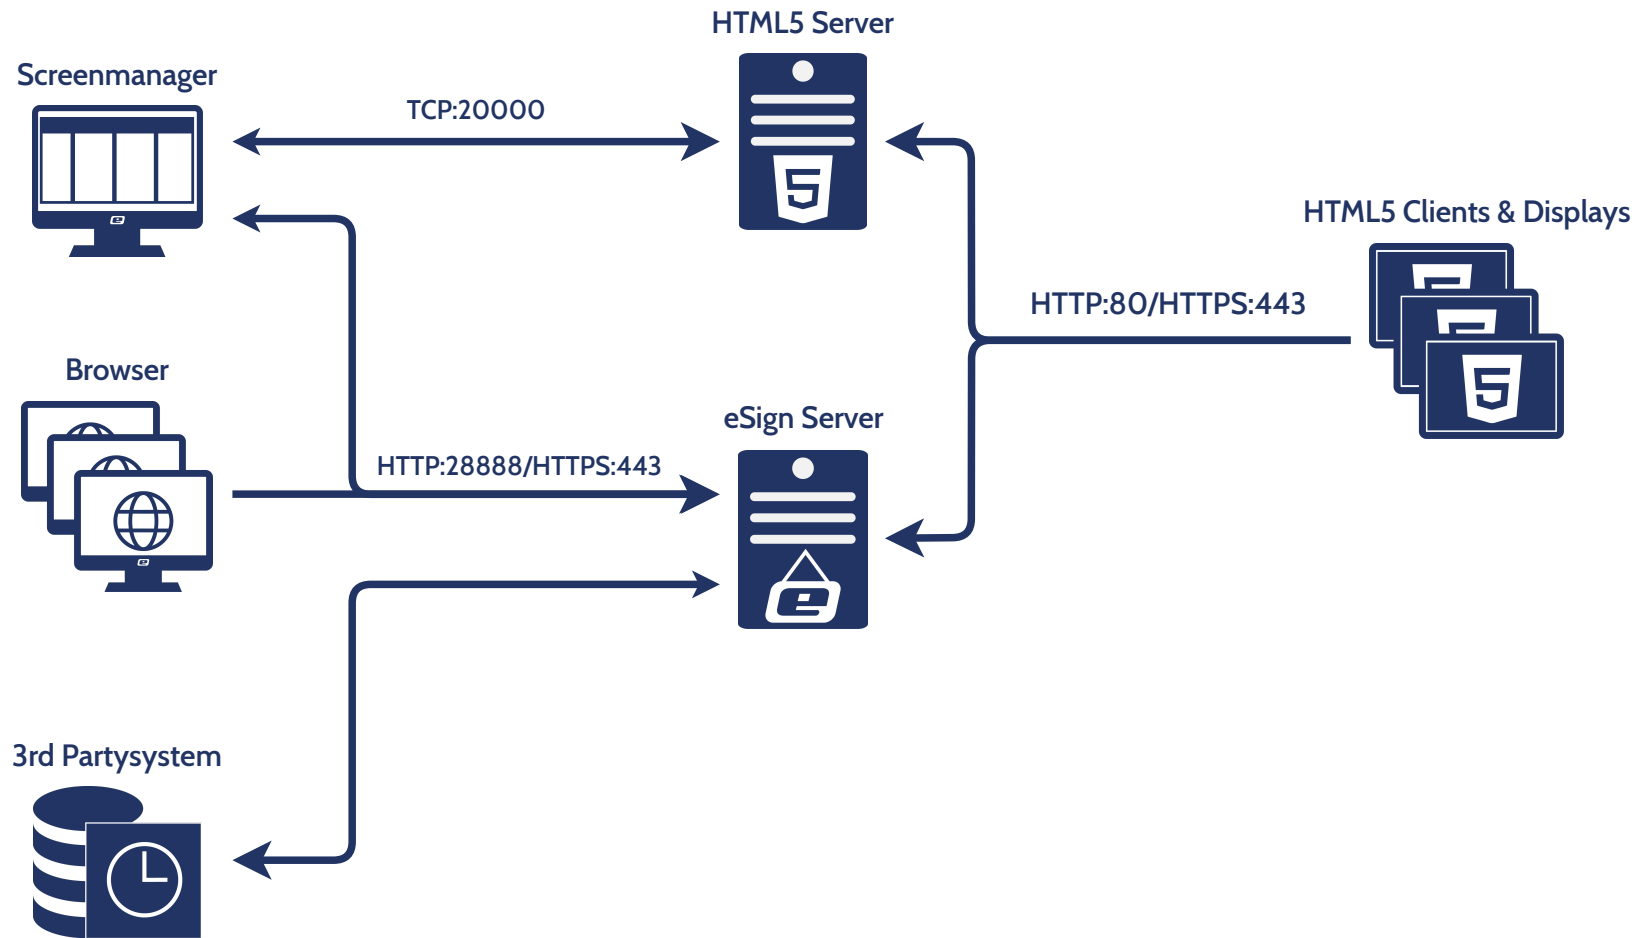

Webinterface on premises-Management Server-POV Clients

Webinterface hosted-Management Server-POV Clients

Webinterface on premises-Management Server-Scaled Sub Management Server-POV Clients

3rd Partysystem

eSign Server

eSign POV Client & Android

HTTP:28888/HTTPS:443

HTTP:28888/HTTPS:443

Browser

eas@screen System Overview

Screenmanager

Interactive Event

State Go: Default

State Stop: Triggered by Person Threshold

easescreen POV Client

eSCC Sensor Integration Library

Query sensor(s), Counting logic, Reset Count Data

Output Device

Shows Go/Stop