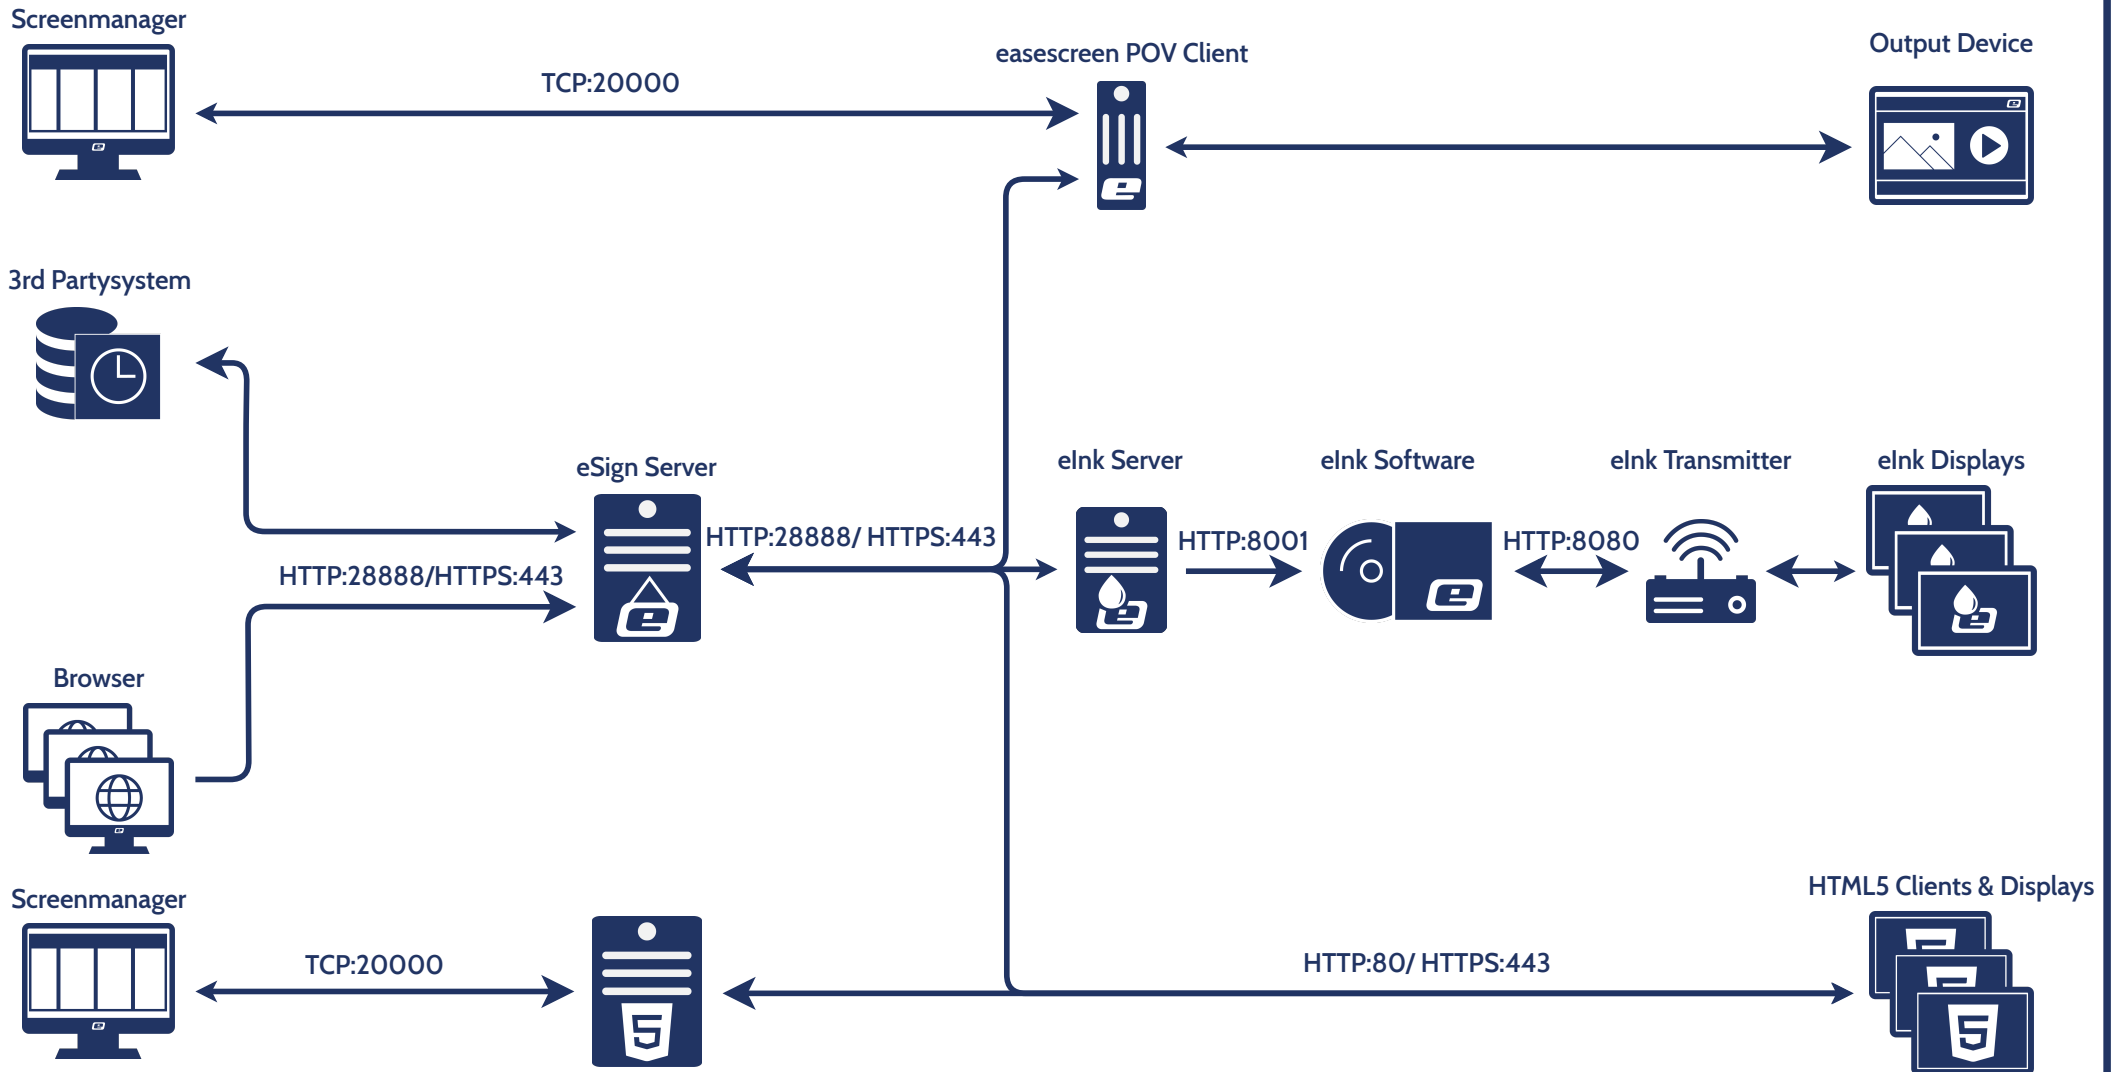

Webinterface on premises-Management Server-POV Clients

Webinterface hosted-Management Server-POV Clients

Webinterface on premises-Management Server-Scaled Sub Management Server-POV Clients

3rd Partysystem

eSign Server

eSign POV Client & Android

HTTP:28888/HTTPS:443

HTTP:28888/HTTPS:443

Browser

eas@screen System Overview

Screenmanager

Interactive Event

State Go: Default

State Stop: Triggered by Person Threshold

easescreen POV Client

eSCC Sensor Integration Library

Query sensor(s), Counting logic, Reset Count Data

Output Device

Shows Go/Stop