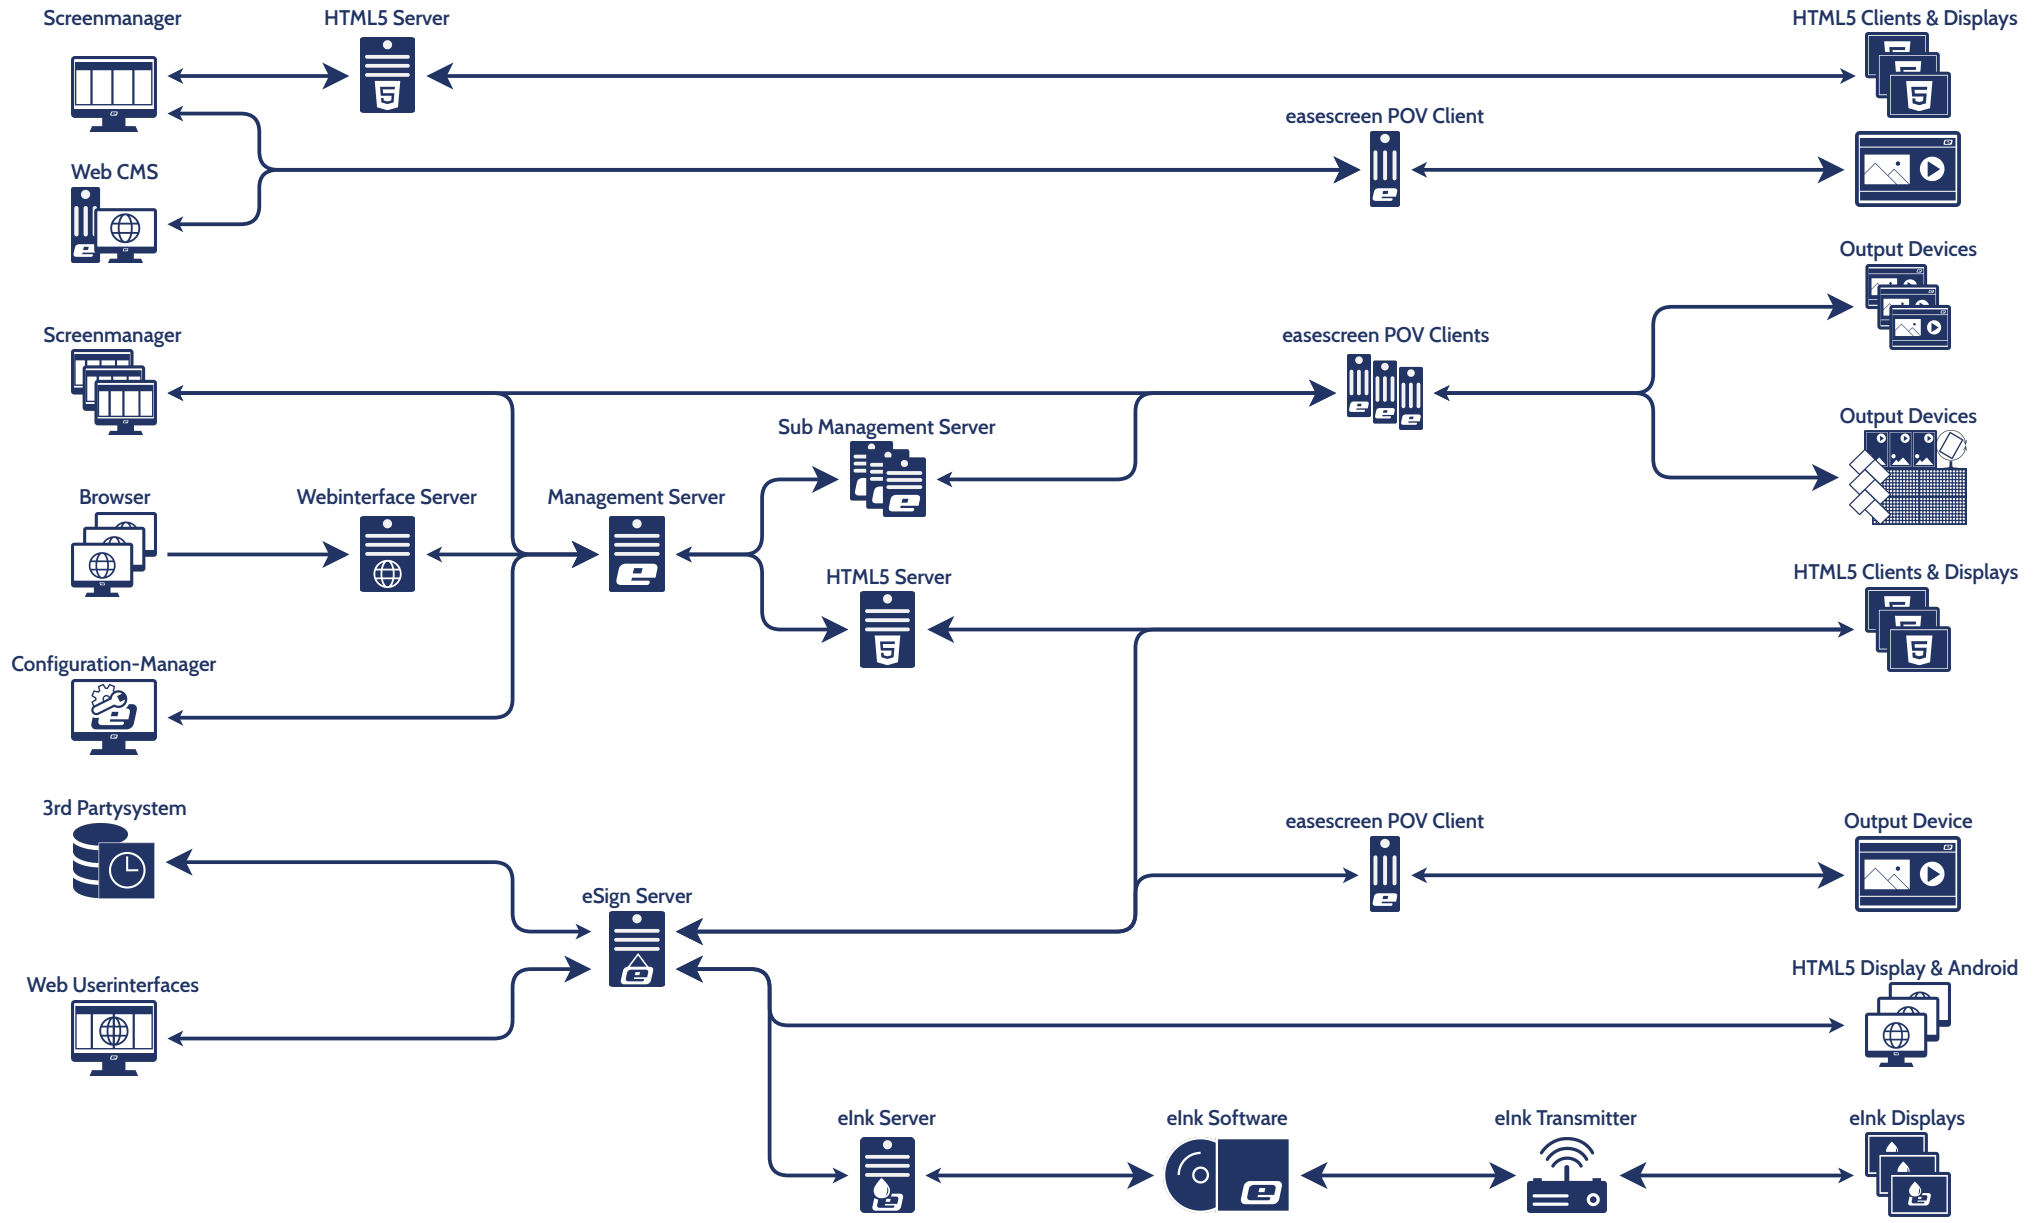

Webinterface on premises-Management Server-POV Clients

Webinterface hosted-Management Server-POV Clients

Webinterface on premises-Management Server-Scaled Sub Management Server-POV Clients

3rd Partysystem

eSign Server

eSign POV Client & Android

HTTP:28888/HTTPS:443

HTTP:28888/HTTPS:443

Browser

eas@screen System Overview

Screenmanager

Interactive Event

State Go: Default

State Stop: Triggered by Person Threshold

easescreen POV Client

eSCC Sensor Integration Library

Query sensor(s), Counting logic, Reset Count Data

Output Device

Shows Go/Stop